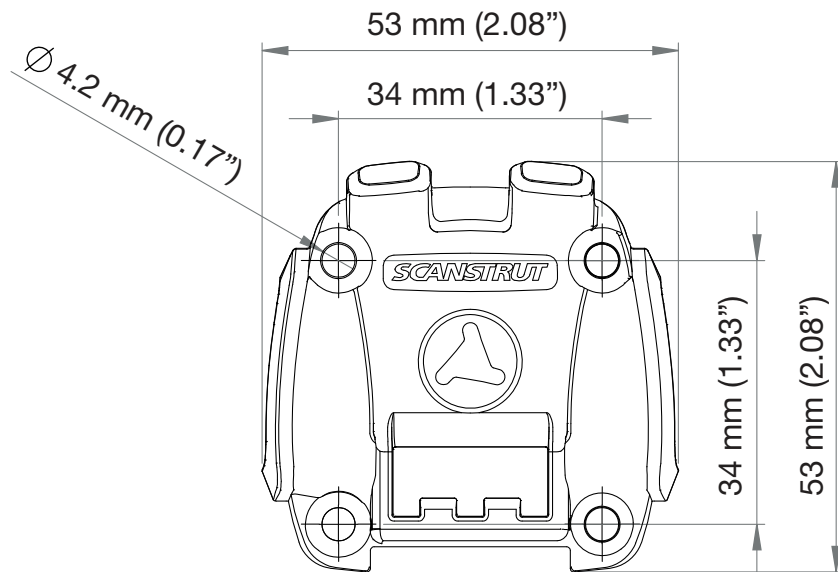

ROKK Mini Surface Mount RLS-401

For help & information
email: technical@scanstrut.com
tel: +44 (0) 1803 863800

*assuming product is installed in a dynamic environment where accelerations of up to 6g will be experienced

SCANSTRUT
designed for life at sea