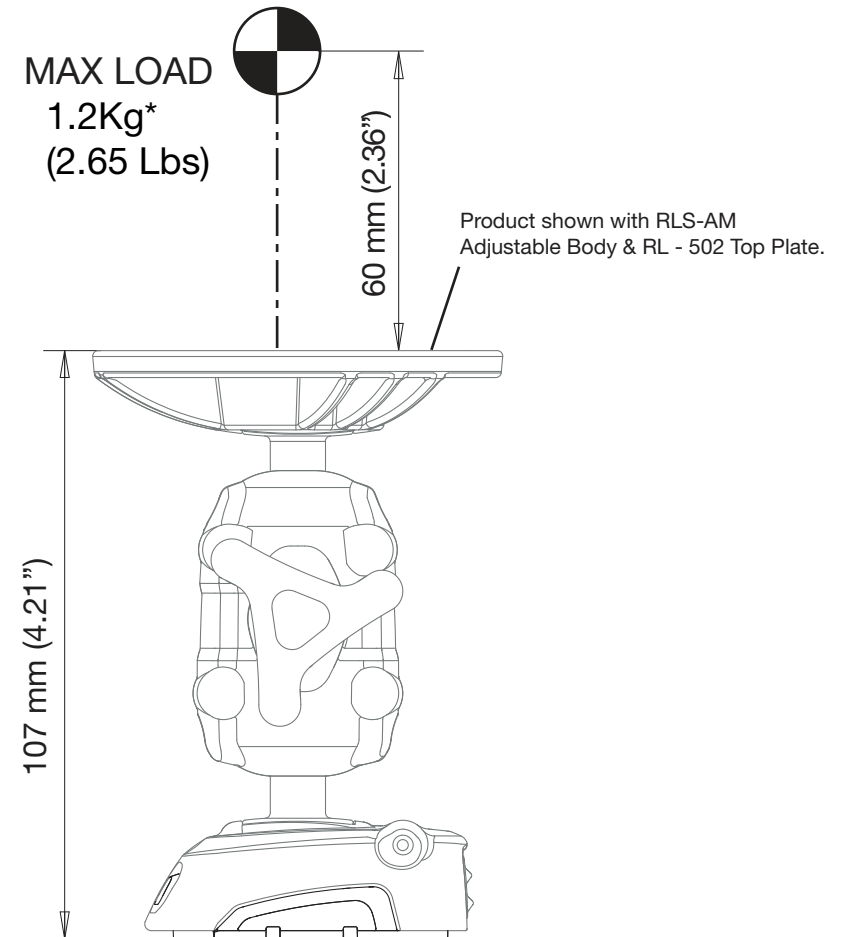

ROKK Mini Surface Mount RLS-401

For help & information
email: technical@scanstrut.com
tel: +44 (0) 1803 863800

*assuming product is installed in a dynamic environment where accelerations of up to 6g will be experienced

SCANSTRUT
designed for life at sea