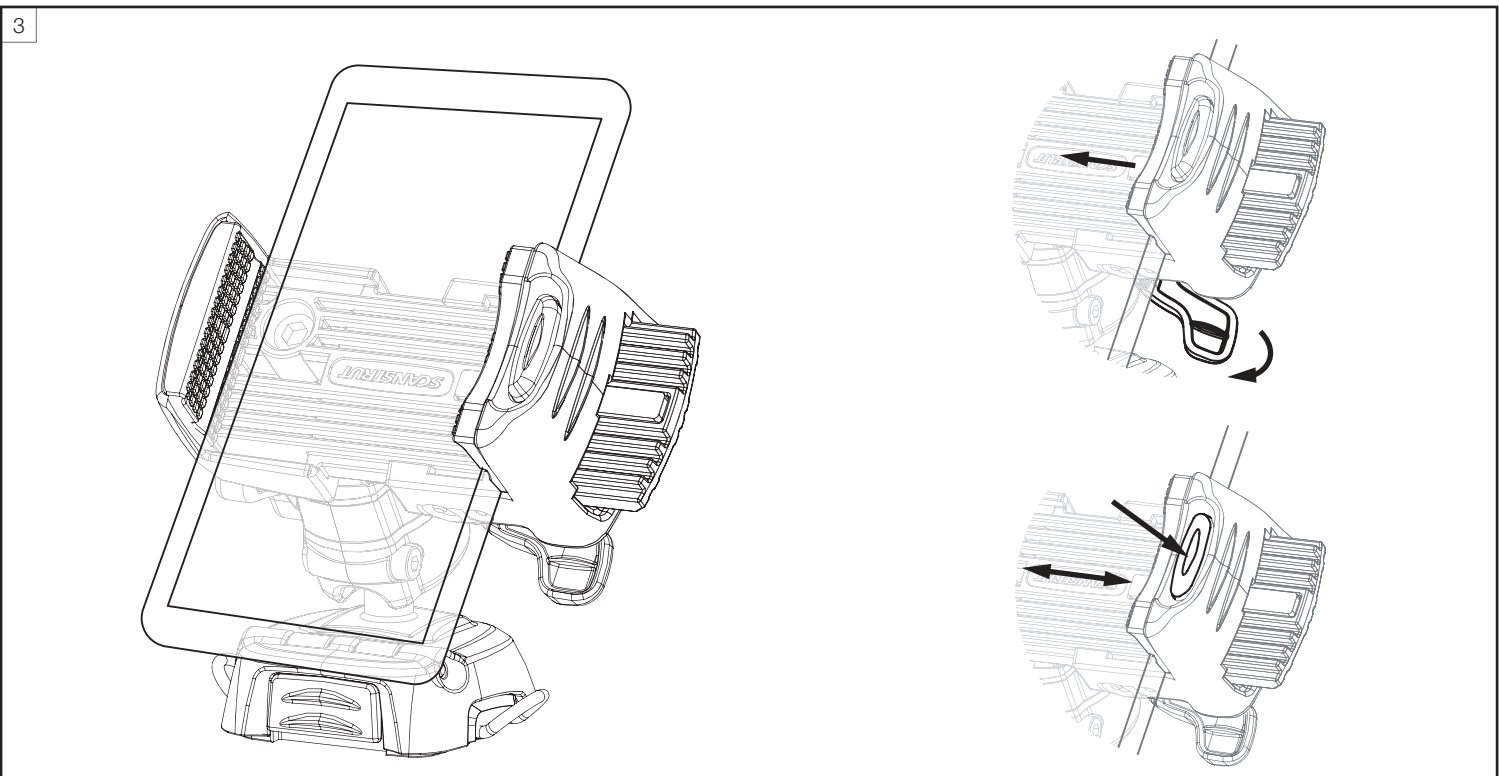

Parts List

Tools Required

Share your installation with us.

UK & International
+44 (0)1392 531280
sales@scanstrut.com

For further installation
and warranty information
please visit:
www.scanstrut.com

USA
+1 860 308 1416
usasales@scanstrut.com