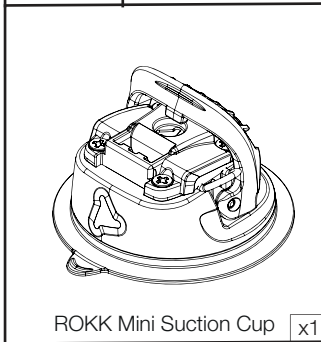

Parts List

Share your installation with us.

UK & International
+44 (0)1392 531280
sales@scanstrut.com

For further installation
and warranty information
please visit:
www.scanstrut.com

USA
+1 860 308 1416
usasales@scanstrut.com