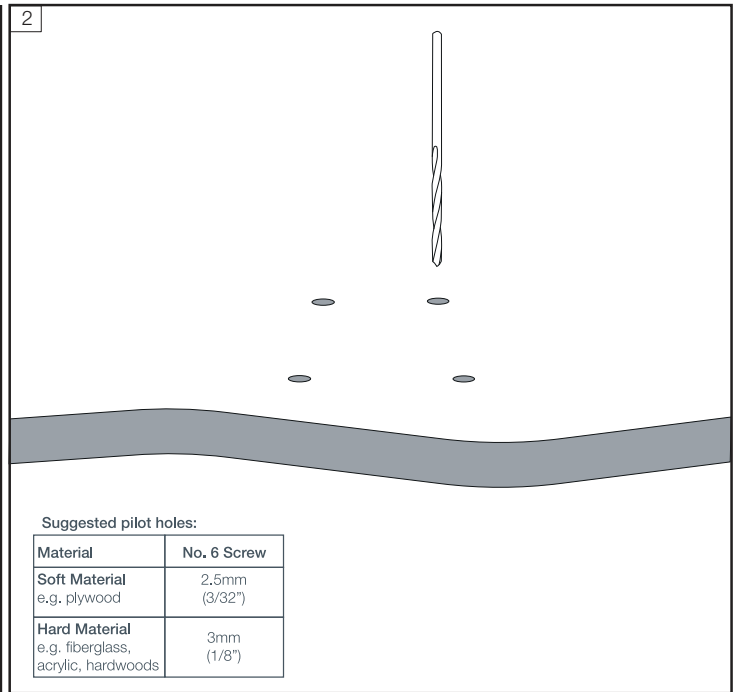

Tools Required

Share your installation with us.

UK & International
+44 (0)1392 531280
sales@scanstrut.com

For further installation
and warranty information
please visit:
www.scanstrut.com

USA
+1 860 308 1416
usasaless@scanstrut.com