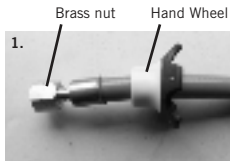

2. Assembly & Use

343

1: Hand wheel (17mm Hex) and hose component

2: Move the handle wheel to the end of the hose sliding it over the brass nut.

3: Connect brass nut to the inlet of the BBQ, turn the hand wheel to tighten.